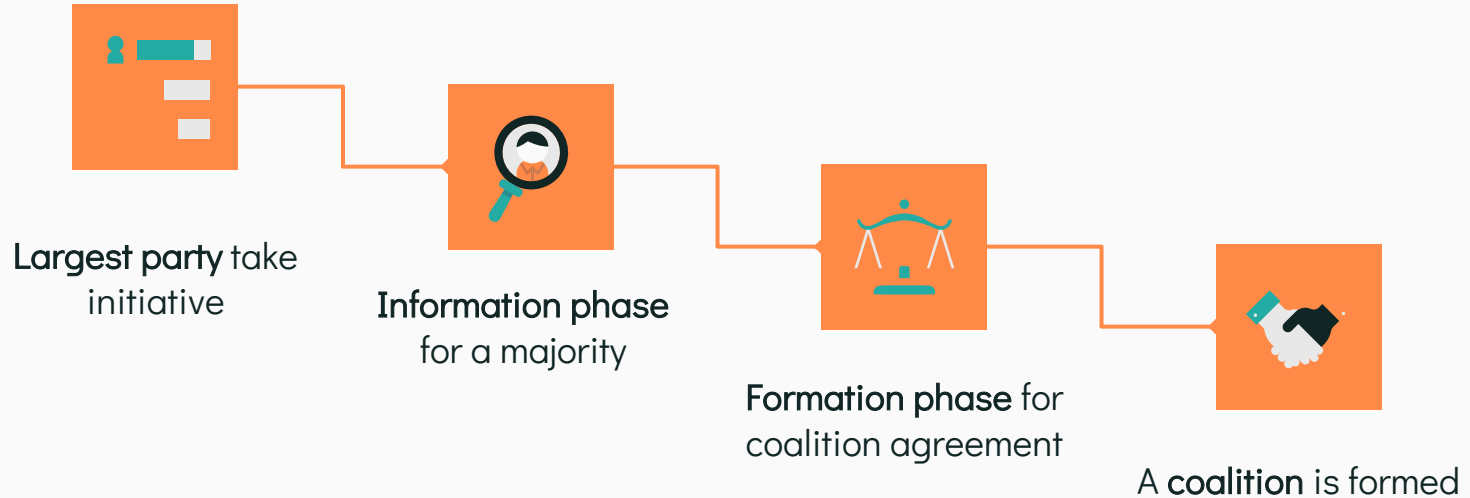

More or less the same
system as in the
national elections

ROLE OF THE MUNICIPAL COUNCIL

45 representatives
(maximum)

Policies & budgets

Overseeing the
college

- GroenLinks
- D66
- LST
- VVD
- 50PLUS
- Lokaal Tilburg
- PvdA
- CDA
- Partij voor de Dieren
- SP
- Forum voor Democratie
- O.N.S. Tilburg
- Voor Tilburg 013
- Fractie Agovic

coalitie

oppositie

AFTER THE ELECTIONS

COLLEGE OF MAYOR AND MUNICIPAL EXECUTIVES

The executive board of the municipality

WHAT DO THEY DECIDE ON?

MAYOR	Public order, safety & representation of the municipality
MUNICIPAL EXECUTIVES	Green, water, security of livelihood & equal opportunities
	Urban development & economy
	Housing, neighbourhoods & integration
	Public space, mobility, education & labor participation
	Finance, digitization, sports & events
	Health, health care & culture

WHAT COULD BE IMPORTANT FOR YOU?

INTEGRATION

Dutch courses, guidance towards employment

HOUSING

Distribution of social housing, permits for new constructions, extra rules around renting

HEALTH CARE

Home care, accessibility